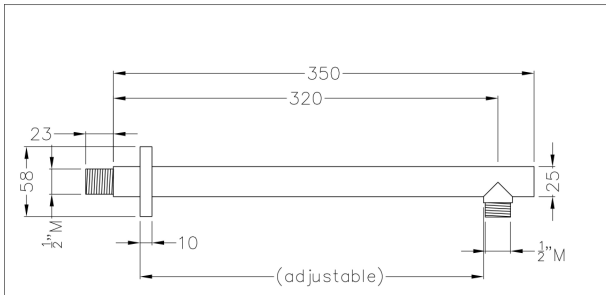

Product features:

- Metal construction throughout
- Modern minimalism with flair
- 5 year limited warranty

Packaged properties:

Box length (mm): 405 Box depth(mm): 40
Box width(mm): 95 Boxed weight (Kg): 0.34

Includes pop up waste?: No

Additional comments:
Adjustable plinth location

Product dimensions:

Euphoria round minimal wall mounted shower arm

- **Product mounted where:** Wall
- **Recommended hole size:** N/A mm
- **Overall Height / projection:** 350 mm
- **Exit reach:** 320 mm
- **Exit height:** 50 mm
- **Base size:** 58 mm
- **Inlet centre distance(s):** N/A mm
- **Min. fitting depth required:** 60 mm N/A mm
- **Max. surface depth:** N/A

Product flow characteristics:

FLOW GRAPH NOT APPLICABLE

- **Min / Max water pressure (bar):** N/A* / 5.00
- **Part G max. mixed flow rate at 3 bar (l/m):** N/A
- **Inlet connection type / length:** Fixed / 23 mm
- **Inlet (plumbing connection) / outlet size:** 1/2" M / 1/2" M
- **Product flow characteristics:** N/A
- **Non return valve(s) supplied or position:** No
- **Aerator type:** N/A
- **Control valve type:** N/A (N/A)
- **Includes output diverter?:** N/A
- **Inlet meshed particle filters included:** N/A
- **Shower hose type / length:** N/A / N/A